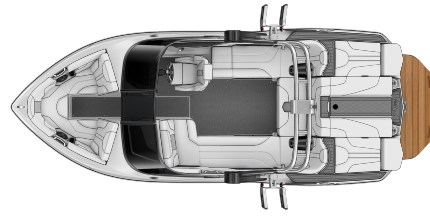

## 2023 - XT22 T

ORDER #007

\*Standards and options are subject to change

100 CHEROKEE COVE DR.  
VONORE, TN 37771

ITEM
XT22T
HULL BOTTOM - MIDNITE BLACK
HULL COLOR #1 - COMBAT GREEN
HULL COLOR #2 - MIDNITE BLACK
HULL COLOR #3 - MIDNITE BLACK
DECK STYLE LINE - AFT
DECK COLOR #1- WHITE
DECK COLOR #2- MIDNITE BLACK
GRAPHICS - DESIGNATOR - CHROME SATIN
INTERIOR BASE - ODESSA WHITE
INTERIOR 2ND BASE - ODESSA WHITE
INTERIOR 3RD BASE - ODESSA WHITE
INTERIOR 4TH BASE - ODESSA WHITE
MONOGRAMS - FLINT GRAY
THREAD COLOR - BLACK
FLAT CARPET GRAY FLOOR COVERING
CUP HOLDER INSERTS - MIDNITE BLACK
ILMOR 6.0L MPI VD 2.1
ENGINE OIL DAM
ENGINE FLUSH KIT
EUROPEAN PACKAGE
MIRROR - ACTIV-VIEW ESSENTIAL

<b>ITEM</b>
WINDSHIELD - WRAPAROUND
INTAKE VENT COLOR - BLACK
UNDER TOWER BOAT COVER - BLACK
BIMINI COVER - BLACK
SURFSTAR SYSTEM
DOCKSTAR HANDLING SYSTEM
TOWER - Z8
TOWER TUBE COLOR - BLACK
TOWER LEG COLOR - BLACK
TOWER CHROMAX COLOR - BLACK SATIN
TOWER RACKS - ESSENTIAL SILVER
TOWER ACCESSORIES - 2 S80 BLACK CANS
DOCKING LIGHTS
ADVANCED AUDIO AND DUAL SCREEN PACKAGE
8 CHANNEL AMPLIFIER
HEATER
POP UP SKI PYLON
TEAK SWIM PLATFORM
UNDERWATER LIGHTING
STAINLESS STEEL FENDER CLIPS
BOW FILLER CUSHION
CONVERTIBLE CENTER R/S
SUNPAD FLIP SEATING
ANCHOR
FIRE EXTINGUISHER
AUTO FIRE EXTINGUISHER
DUAL BATTERIES INSTALLED
INSTALL DROP-IN CARPET
SHIPPING CRADLE
WAKEBOARD TOWER LICENSINGFEE